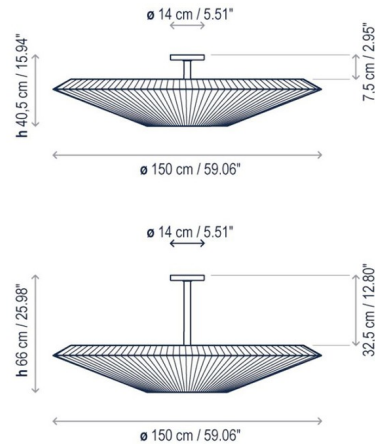

Description

The Siam Ceiling Light draws inspiration from Oriental design, with its inverted Cream or White Ribbon shade that is open at the center to allow for a soft cascade of light that will be a beautiful addition to a number of interiors. Available in two different stem heights with a Satin Nickel finish. CE and ETL listed.

Shown in white / white translucent ribbon

Specifications

COLOR	White Translucent Ribbon
BODY FINISH	White
WATTAGE	60W
DIMMER	Standard 120V
DIMENSIONS	59.055"W x 15.945"H
BULB NOT INCLUDED	6 x A19/Medium (E26)/10W/120V LED
OTHER BULB OPTIONS	6 x A15/Medium (E26)/60W/120V Incandescent
COUNTRY OF ORIGIN	Spain