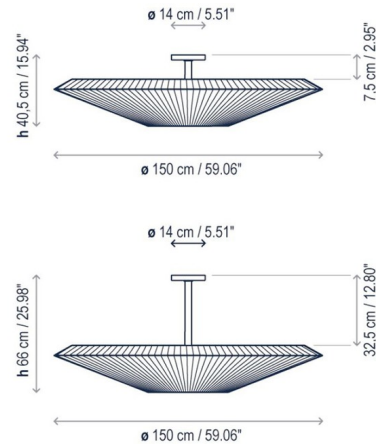

### Description

The Siam Ceiling Light draws inspiration from Oriental design, with its inverted Cream or White Ribbon shade that is open at the center to allow for a soft cascade of light that will be a beautiful addition to a number of interiors. Available in two different stem heights with a Satin Nickel finish. CE and ETL listed.

### Specifications

COLOR	White Translucent Ribbon
BODY FINISH	White
WATTAGE	60W
DIMMER	Standard 120V
DIMENSIONS	59.055"W x 15.945"H
BULB NOT INCLUDED	6 x A19/Medium (E26)/10W/120V LED
OTHER BULB OPTIONS	6 x A15/Medium (E26)/60W/120V Incandescent
COUNTRY OF ORIGIN	Spain