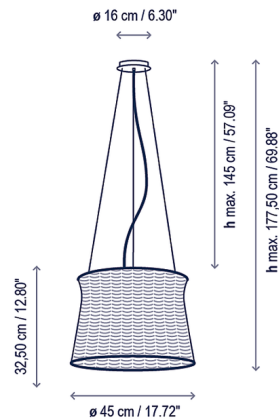

## Syra Pendant By Bover

### Specifications

COLOR	Ivory White
BODY FINISH	Natural White
WATTAGE	20W
DIMMER	Not Dimmable
DIMENSIONS	17.72"W x 12.8"H
INTEGRATED LED MODULE	1 x LED/20W/120-277V LED
COUNTRY OF ORIGIN	Spain