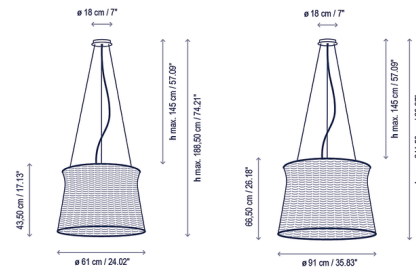

Description

The Syra Outdoor Pendant offers a welcoming aesthetic suitable for both indoor and outdoor spaces. Its gently curved handwoven outer shade is crafted out of recyclable, non-toxic synthetic polyethylene fiber, and an inner blown crystal diffuser softens the light. Place this pendant in a lounge or dining area to provide a warm, ambient glow that highlights any occasion. Available in two widths: 24.02 inches (Syra 60) and 35.83 inches (Syra 90).

Shown in graphite brown / brown

Specifications

COLOR Brown
BODY FINISH Graphite Brown
WATTAGE 37.7W
DIMMER Not Dimmable
DIMENSIONS 24.02"W x 17.13"H
INTEGRATED LED MODULE 1 x LED/37.7W/120-277V LED
COUNTRY OF ORIGIN Spain

Technical Information

COLOR RENDERING 90 CRI
LAMP COLOR 2700K
LUMENS/WATT 124.67
LUMINOUS FLUX 4700 lumens

CLICK TO VIEW PRODUCT

Notes: