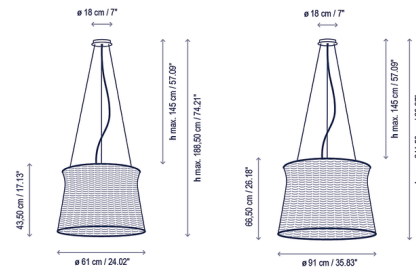

### Description

The Syra Outdoor Pendant offers a welcoming aesthetic suitable for both indoor and outdoor spaces. Its gently curved handwoven outer shade is crafted out of recyclable, non-toxic synthetic polyethylene fiber, and an inner blown crystal diffuser softens the light. Place this pendant in a lounge or dining area to provide a warm, ambient glow that highlights any occasion. Available in two widths: 24.02 inches (Syra 60) and 35.83 inches (Syra 90).

### Specifications

COLOR . . . . . Brown  
 BODY FINISH . . . . . Graphite Brown  
 WATTAGE . . . . . 37.7W  
 DIMMER . . . . . Not Dimmable  
 DIMENSIONS . . . . . 24.02"W x 17.13"H  
 INTEGRATED LED MODULE . . . . . 1 x LED/37.7W/120-277V LED  
 COUNTRY OF ORIGIN . . . . . Spain