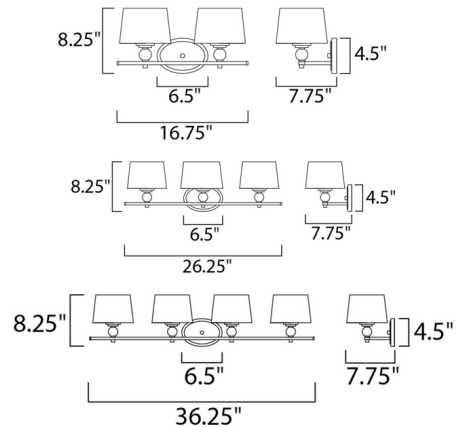

Shown in polished nickel / white

Specifications

COLOR	White
BODY FINISH	Polished Nickel
WATTAGE	10W
DIMMER	Standard 120V
DIMENSIONS	16.75"W x 8.25"H x 7.75"D
BULB NOT INCLUDED	2 x B11/Candelabra (E12)/5W/120V LED
OTHER BULB OPTIONS	2 x B10/Candelabra (E12)/120V LED 2 x B10/Candelabra (E12)/60W/120V Incandescent

Technical Information

PRODUCT DIMENSIONS	Canopy: 6.5"W X 4.5"H
--------------------	-----------------------

CLICK TO VIEW PRODUCT

Notes: