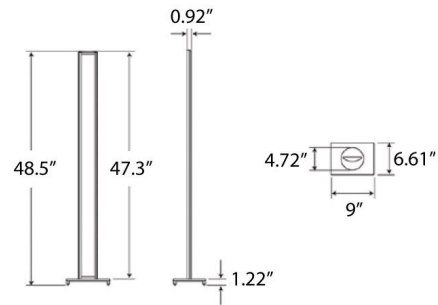

CLICK TO VIEW PRODUCT

Notes: