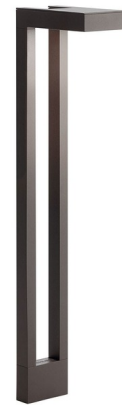

## 12V Two Arm Path Light

By Kichler

### Description

The 12V Two Arm Path Light offers a sleek, linear profile that will add contemporary style along sidewalks, pathways and more. The diffused lens spreads smooth, even lighting across an area without hotspots or glare. The Centennial Brass, Textured Architectural Bronze and Textured Black finish makes a dramatic statement against the natural colors of a landscape. Satin Etched diffuser. Includes 8 inch ground stake, cable connector lead wires. Requires 12 volt low voltage magnetic remote transformer, sold separately. CSA and UL listed. Suitable for wet locations.

Shown in textured architectural bronze / satin etched

### Specifications

COLOR . . . . . Satin Etched  
BODY FINISH . . . . . Textured Architectural Bronze  
WATTAGE . . . . . 16.3W  
DIMMER . . . . . Not Dimmable  
DIMENSIONS . . . . . 3"W x 22"H x 6"D  
BULB NOT INCLUDED . . . . . 1 x T5/WEDGE/16.25W/12V Halogen