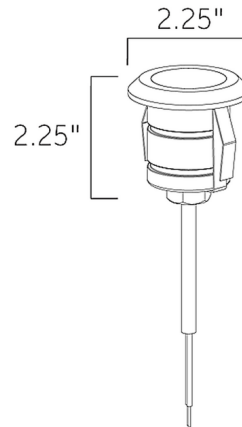

CLICK TO VIEW PRODUCT

Notes: