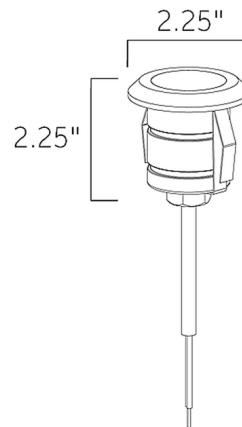

CLICK TO VIEW PRODUCT

Notes: