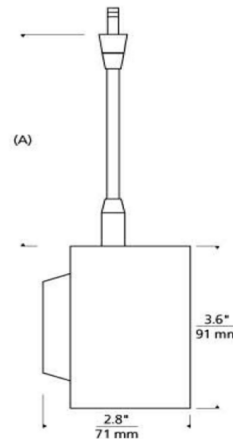

CLICK TO VIEW PRODUCT

Notes: