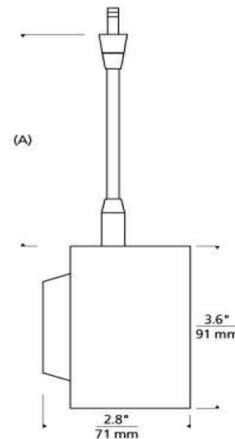

### Description

ISO Freejack Track Fixture is a directional LED head with full 360 degree head rotation and 90 degree pivot. Compatible for use with 1-circuit Monorail track systems or Freejack canopy. Includes 12 volt, 16 watt field replaceable LED module. Features 20, 30 or 50 degree beam spread options and four stem lengths. As a general rule when using the ISO head, it is not recommended using greater than 33 percent of the maximum wattage for the low voltage transformer due to the inrush current requirements. Freejack canopy required if used as a monopoint, sold separately. Dimmer type dependent on system transformer (low voltage magnetic or electronic). Note: Color temperature 2700K is not available with CRI 90.

### Specifications

SHADE COLOR	N/A
BODY FINISH	Satin Nickel
WATTAGE	16W
DIMMER	Dimmable
DIMENSIONS	3.6"W x 3"H x 2.8"D
INTEGRATED LED MODULE	1 x LED/16W/12V LED

### Technical Information

LAMP LIFE	50000 hours
BEAM ANGLE	20°
COLOR RENDERING	80 CRI
LAMP COLOR	3000K
LUMENS/WATT	44.00
LUMINOUS FLUX	704 lumens

Shown in satin nickel

CLICK TO VIEW PRODUCT

Notes: