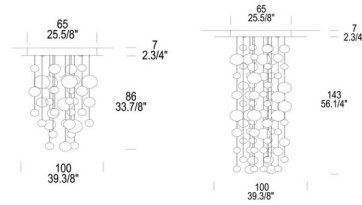

### Specifications

COLOR . . . . . Transparent  
BODY FINISH . . . . . Polished Steel  
WATTAGE . . . . . 60W  
DIMMER . . . . . N/A  
DIMENSIONS . . . . . 39.375"W x 33.78"H  
BULB NOT INCLUDED . . . . . 4 x MR16/GU5.3 (bipin)/15W/12V LED