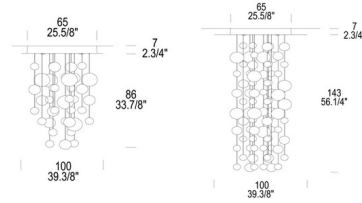

### Specifications

COLOR . . . . . Transparent  
BODY FINISH . . . . . Polished Steel  
WATTAGE . . . . . 60W  
DIMMER . . . . . N/A  
DIMENSIONS . . . . . 39.375"W x 33.78"H  
BULB NOT INCLUDED . . . . . 4 x MR16/GU5.3 (bipin)/15W/12V LED