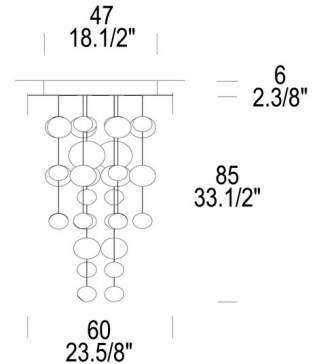

### Specifications

COLOR . . . . . Transparent  
BODY FINISH . . . . . Polished Steel  
WATTAGE . . . . . 32.5W  
DIMMER . . . . . Standard 120V  
DIMENSIONS . . . . . 23.625"W x 33.5"H  
BULB NOT INCLUDED . . . . . 5 x MR16/GU10/6.5W/120V LED