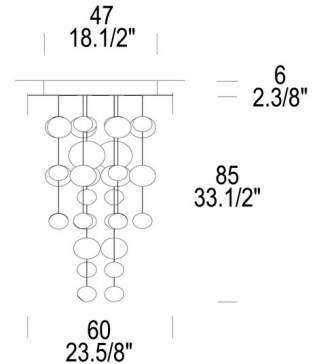

Shown in polished steel / transparent

Specifications

COLOR . . . . . Transparent
BODY FINISH . . . . . Polished Steel
WATTAGE 32.5W
DIMMER . . . . . Standard 120V
DIMENSIONS . . . . . 23.625"W x 33.5"H
BULB NOT INCLUDED . . . . . 5 x MR16/GU10/6.5W/120V LED

CLICK TO VIEW PRODUCT

Notes: