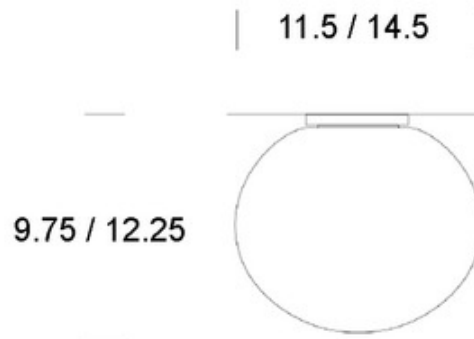

COMPANY	PROJECT	FIXTURE TYPE	APPROVED BY	DATE