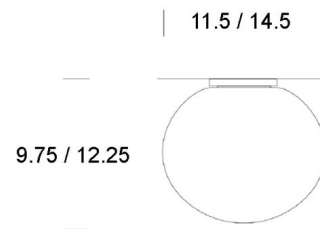

By Leucos

Description

A minimal design that seems to float delicately in your space, Sphera is made of handblown Italian glass. Matteo Thun designed Sphera in 2000 as a simple, slightly flattened oval shape that emphasizes the remarkable quality that goes into each of their productions. Sphera uses a technique called incamiciato, where Italian Maestro glass blowers use multiple layers of glass, each of different transparencies and properties, to create a rich satin white finish that is strong and provides perfect diffused light in your space. Available in two sizes. ETL listed.

Specifications

COLOR Satin White
BODY FINISH White
WATTAGE 8W
DIMMER Standard 120V
DIMENSIONS 11.5"W x 9.75"H
BULB NOT INCLUDED 1 x A19/Medium (E26)/8W/120V LED
OTHER BULB OPTIONS 1 x A19/Medium (E26)/60W/120V Incandescent
COUNTRY OF ORIGIN Italy