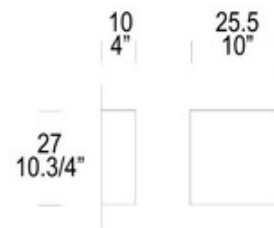

Technical Information

LUMINOUS FLUX	1600 lumens
LUMENS/WATT	125.00
LAMP COLOR	3000K

SPEC # LEU775037

COMPANY

PROJECT

FIXTURE TYPE

APPROVED BY

DATE