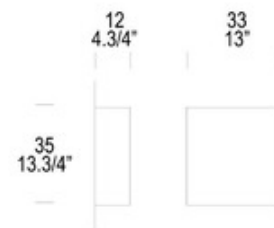

Technical Information

LUMINOUS FLUX	1600 lumens
LUMENS/WATT	125.00
LAMP COLOR	3000K

SPEC # LEU775037

COMPANY

PROJECT

FIXTURE TYPE

APPROVED BY

DATE