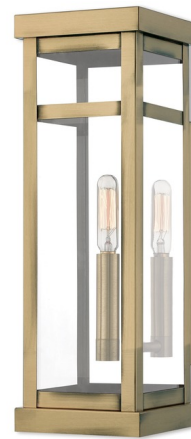

Lightology

lightology.com
866-954-4489
05-13-26

Project: _____

Company: _____

Location: _____ Fixture Type: _____

SPEC #: **LVX775226**

Approved On: _____ Approved By: _____

Hopewell Slim Outdoor Wall Light By Livex Lighting

Description

The Hopewell Slim Outdoor Wall Sconce is a versatile design, bringing a modern look to your exterior space. Available in Clear glass with a Black, Bronze, Brushed Nickel, or Antique Brass finish. 4.375 x 9 inch backplate. UL listed. Wet location rated.

Shown in antique brass / clear

Specifications

COLOR	Clear
BODY FINISH	Antique Brass
WATTAGE	5W
DIMMER	Standard 120V
DIMENSIONS	5"W x 15"H x 5.5"D
BULB NOT INCLUDED	1 x B11/Candelabra (E12)/5W/120V LED
OTHER BULB OPTIONS	1 x B10/Candelabra (E12)/120V LED 1 x B10/Candelabra (E12)/60W/120V Incandescent