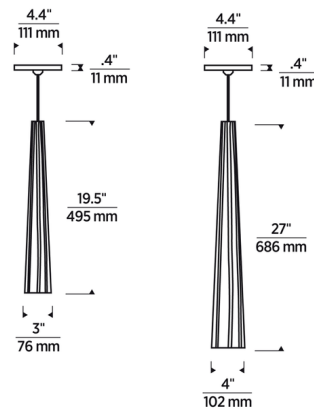

Description

The Zenith Monopoint Pendant elevates your space with the drama and texture of its slender ribbed glass shade, and is ideal for kitchen task lighting, hallways, and bedrooms. A canopy and electronic transformer are included. The LED option is Title 20 and Title 24 compliant. Note: Steel Blue glass is only available in 19.5 inch size with LED lamping.

Specifications

| | |
|--------------------|---------------------------------------|
| COLOR | White |
| BODY FINISH | Satin Nickel |
| WATTAGE | 50W |
| DIMMER | Low Voltage Electronic |
| DIMENSIONS | 4"W x 27"H |
| BULB INCLUDED | 1 x JC/GY6.35 (bipin)/50W/12V Halogen |
| OTHER BULB OPTIONS | 1 x JC/GY6.35 (bipin)/12V LED |

Technical Information

| | |
|-----------------|------------|
| LAMP LIFE | 2000 hours |
| COLOR RENDERING | 100 CRI |
| LAMP COLOR | 3000K |
| LUMENS/WATT | 11.16 |
| LUMINOUS FLUX | 558 lumens |

Shown in satin nickel / white