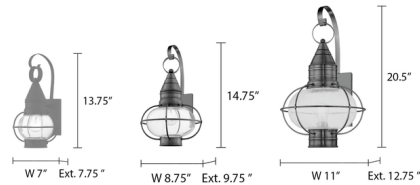

Lightology

lightology.com
866-954-4489
04-24-26

Project: _____
 Company: _____
 Location: _____ Fixture Type: _____
 SPEC #: **LVX775282**
 Approved On: _____ Approved By: _____

Newburyport Outdoor Wall Sconce By Livex Lighting

Description

The Newburyport Outdoor Wall Sconce features a classic design style found in nautical settings or railways. It is made of hand-crafted solid brass, and the bulb is housed in a hand-blown clear glass globe.

Shown in brushed nickel / clear

Specifications

COLOR	Clear
BODY FINISH	Brushed Nickel
WATTAGE	60W
DIMMER	Standard 120V
DIMENSIONS	7"W x 13.75"H x 7.75"D
BULB NOT INCLUDED	1 x A19/Medium (E26)/60W/120V Incandescent
OTHER BULB OPTIONS	1 x A19/Medium (E26)/120V LED
COUNTRY OF ORIGIN	China

Technical Information

PRODUCT DIMENSIONS Backplate: Rectangle, 4.625"W x 5.25"H x 0.75"D

CLICK TO VIEW PRODUCT

Notes: