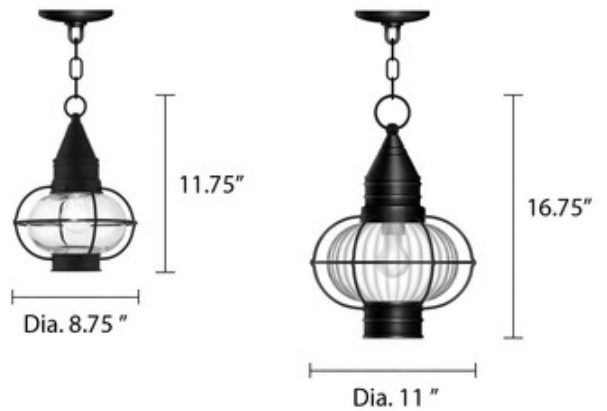

BRAND

Livex Lighting

DESCRIPTION

The Newburyport Outdoor Pendant features a classic design style found in nautical settings or railways. It is made of hand-crafted solid brass, and a hand-bown clear glass globe is set in the metal cage. Suitable for use in covered outdoor locations.

Shown in: Black / Clear

SHADE COLOR	Clear
BODY FINISH	Black
WATTAGE	100W
DIMMER	Standard 120V
DIMENSIONS	11"W x 16.75"H
BULB NOT INCLUDED	
LAMP	1 x A19/Medium (E26)/100W/120V Incandescent 1 x A19/Medium (E26)/120V LED

Technical Information

PRODUCT DIMENSIONS	Chain: 3 ft
---------------------------	-------------

SPEC #	LVX775291
---------------	-----------

COMPANY	PROJECT	FIXTURE TYPE	APPROVED BY	DATE