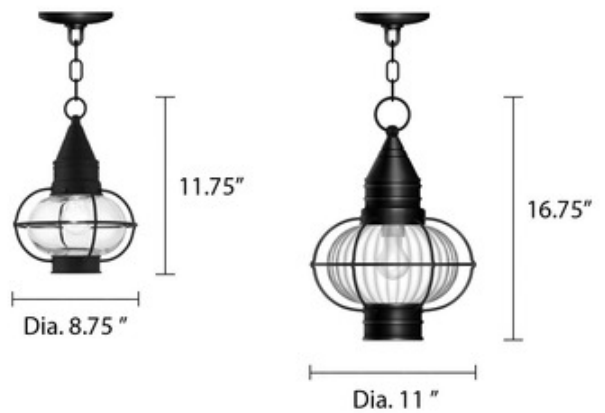

BRAND

Livex Lighting

DESCRIPTION

The Newburyport Outdoor Pendant features a classic design style found in nautical settings or railways. It is made of hand-crafted solid brass, and a hand-bown clear glass globe is set in the metal cage. Suitable for use in covered outdoor locations.

Shown in: Black / Clear

SHADE COLOR	Clear
BODY FINISH	Black
WATTAGE	100W
DIMMER	Standard 120V
DIMENSIONS	11"W x 16.75"H
BULB NOT INCLUDED	
LAMP	1 x A19/Medium (E26)/100W/120V Incandescent 1 x A19/Medium (E26)/120V LED

Technical Information

PRODUCT DIMENSIONS	Chain: 3 ft
---------------------------	-------------

SPEC #	LVX775291
---------------	-----------

COMPANY	PROJECT	FIXTURE TYPE	APPROVED BY	DATE