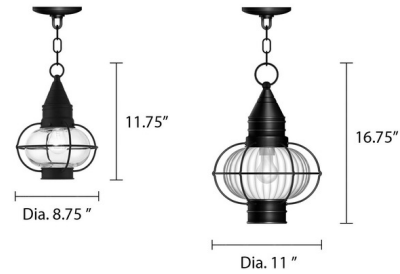

### Description

The Newburyport Outdoor Pendant features a classic design style found in nautical settings or railways. It is made of hand-crafted solid brass, and a hand-blown clear glass globe is set in the metal cage. Suitable for use in covered outdoor locations.

### Specifications

COLOR . . . . . Clear  
BODY FINISH . . . . . Black  
WATTAGE . . . . . 100W  
DIMMER . . . . . Standard 120V  
DIMENSIONS . . . . . 11"W x 16.75"H  
BULB NOT INCLUDED . . . . . 1 x A19/Medium (E26)/100W/120V Incandescent  
OTHER BULB OPTIONS . . . . . 1 x A19/Medium (E26)/120V LED  
COUNTRY OF ORIGIN . . . . . China