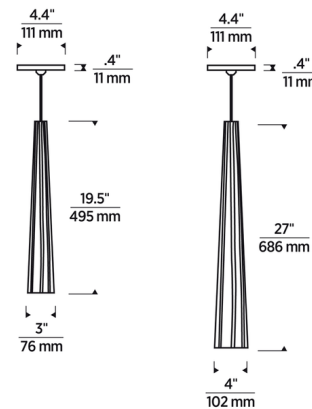

### Description

The Zenith Monopoint Pendant elevates your space with the drama and texture of its slender ribbed glass shade, and is ideal for kitchen task lighting, hallways, and bedrooms. A canopy and electronic transformer are included. The LED option is Title 20 and Title 24 compliant. Note: Steel Blue glass is only available in 19.5 inch size with LED lamping.

### Specifications

COLOR	Smoke
BODY FINISH	Satin Nickel
WATTAGE	50W
DIMMER	Low Voltage Electronic
DIMENSIONS	3"W x 19.5"H
BULB INCLUDED	1 x JC/GY6.35 (bipin)/50W/12V Halogen
OTHER BULB OPTIONS	1 x JC/GY6.35 (bipin)/12V LED

### Technical Information

LAMP LIFE	2000 hours
COLOR RENDERING	100 CRI
LAMP COLOR	3000K
LUMENS/WATT	11.16
LUMINOUS FLUX	558 lumens

Shown in satin nickel / smoke

CLICK TO VIEW PRODUCT

Notes: