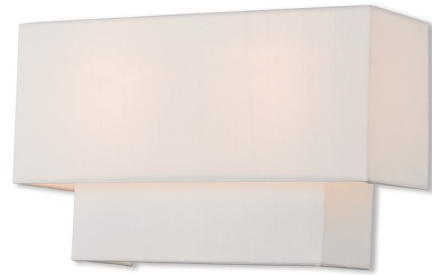

Lightology

lightology.com
866-954-4489
04-27-26

Project: _____

Company: _____

Location: _____ Fixture Type: _____

SPEC #: **LVX775664**

Approved On: _____ Approved By: _____

Claremont Wall Sconce By Livex Lighting

Description

The Claremont Wall Sconce has a sleek design and simple style, with a double shade that adds a touch of elegance to any room of your home. Available with an Oatmeal fabric shade and English Bronze finish or an Off White fabric shade and Brushed Nickel finish, in two sizes. ADA compliant. Damp location rated. UL listed.

Shown in brushed nickel / off white

Specifications

COLOR Off White
BODY FINISH Brushed Nickel
WATTAGE 80W
DIMMER Standard 120V
DIMENSIONS 13"W x 8"H x 3.87"D
BULB NOT INCLUDED 2 x A19/Medium (E26)/40W/120V Incandescent
OTHER BULB OPTIONS 2 x A19/Medium (E26)/120V LED