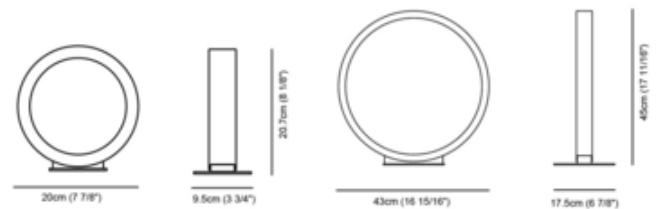

COMPANY	PROJECT	FIXTURE TYPE	APPROVED BY	DATE