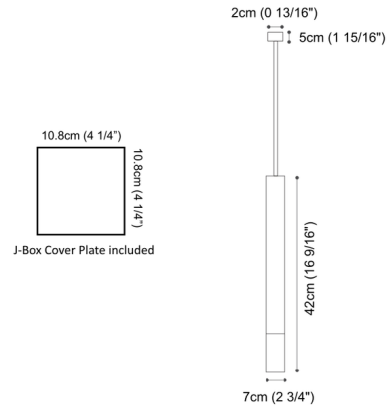

Description

The Darma Pendant Light is constructed of extruded aluminum with a white grooved reflector. Direct downlight illumination. Includes 59 inch suspension cable. 120V direct wire (operates without a driver). Dimmable to 20 percent with a low voltage electronic dimmer, sold separately. Manufactured in Italy by Icone Lighting.

Specifications

COLOR	N/A
BODY FINISH	Titanium / White
WATTAGE	10W
DIMMER	Low Voltage Electronic
DIMENSIONS	75.56"L x 2.75"W x 16.56"H
INTEGRATED LED MODULE	1 x LED/10W/120V LED
COUNTRY OF ORIGIN	Italy

Technical Information

LAMP COLOR	3000K
LUMENS/WATT	70.00
LUMINOUS FLUX	700 lumens

Shown in titanium / white

CLICK TO VIEW PRODUCT

Notes: