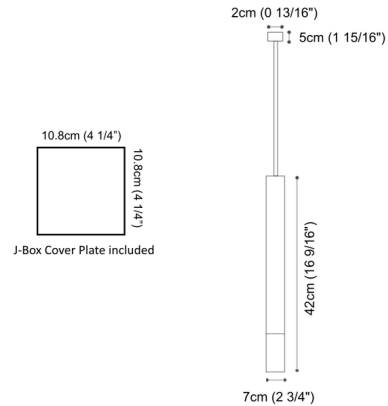

Description

The Darma Pendant Light is constructed of extruded aluminum with a white grooved reflector. Direct downlight illumination. Includes 59 inch suspension cable. 120V direct wire (operates without a driver). Dimmable to 20 percent with a low voltage electronic dimmer, sold separately. Manufactured in Italy by Icone Lighting.

Shown in titanium / white

Specifications

COLOR	N/A
BODY FINISH	Titanium / White
WATTAGE	10W
DIMMER	Low Voltage Electronic
DIMENSIONS	75.56"L x 2.75"W x 16.56"H
INTEGRATED LED MODULE	1 x LED/10W/120V LED
COUNTRY OF ORIGIN	Italy

Technical Information

LAMP COLOR	3000K
LUMENS/WATT	70.00
LUMINOUS FLUX	700 lumens

CLICK TO VIEW PRODUCT

Notes: