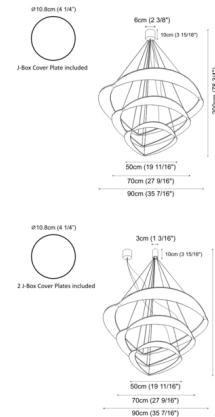

### Specifications

COLOR	N/A
BODY FINISH	Gold Leaf
WATTAGE	195W
DIMMER	Low Voltage Electronic
DIMENSIONS	78.75"L x 35.44"W
INTEGRATED LED MODULE	1 x LED/195W/120V LED
COUNTRY OF ORIGIN	Italy