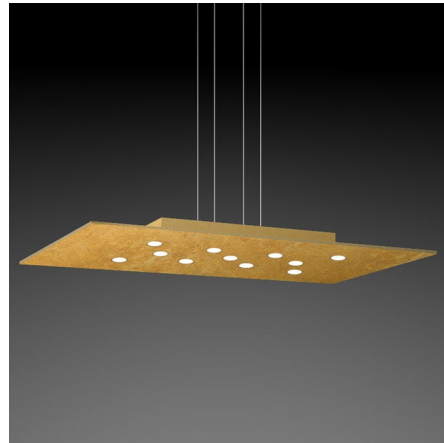

Lightology

lightology.com
866-954-4489
06-04-26

Project: _____

Company: _____

Location: _____ Fixture Type: _____

SPEC #: **ZAN776134**

Approved On: _____ Approved By: _____

Pop Rectangle Pendant

By ZANEEN design

Description

The Pop Rectangle Pendant is offered in a Direct (downlight) or Direct/Indirect (uplight/downlight) option. Features a rectangle shape in a variety of finish options. Direct option includes 49.5 watt downlight LED module. Direct/Indirect option includes 49.5 watt downlight and one 17 watt uplight LED module. 120V direct wire (operates without a driver). Dimmable to 20 percent with a low voltage electronic dimmer, sold separately. Manufactured in Italy by Icone Lighting.

Specifications

COLOR	N/A
BODY FINISH	Gold Leaf / Brushed Gold
WATTAGE	49.5W
DIMMER	Low Voltage Electronic
DIMENSIONS	35.44"W x 2.38"H x 17.69"D
INTEGRATED LED MODULE	11 x LED/4.5W/120V LED
COUNTRY OF ORIGIN	Italy

Technical Information

LAMP COLOR	3000K
LUMENS/WATT	855.56
LUMINOUS FLUX	3850 lumens

Shown in gold leaf / brushed gold