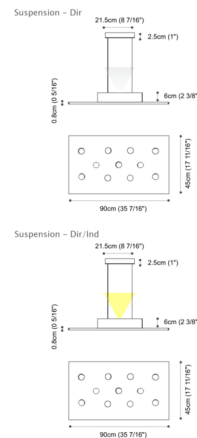

CLICK TO VIEW PRODUCT

Notes: