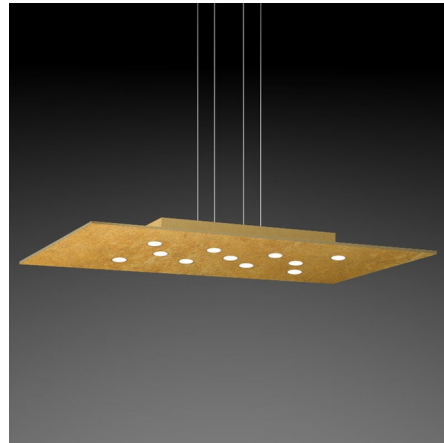

Lightology

lightology.com
866-954-4489
04-13-26

Project: _____

Company: _____

Location: _____ Fixture Type: _____

SPEC #: **ZAN776134**

Approved On: _____ Approved By: _____

Pop Rectangle Pendant

By ZANEEN design

Description

The Pop Rectangle Pendant is offered in a Direct (downlight) or Direct/Indirect (uplight/downlight) option. Features a rectangle shape in a variety of finish options. Direct option includes 49.5 watt downlight LED module. Direct/Indirect option includes 49.5 watt downlight and one 17 watt uplight LED module. 120V direct wire (operates without a driver). Dimmable to 20 percent with a low voltage electronic dimmer, sold separately. Manufactured in Italy by Icone Lighting.

Shown in gold leaf / brushed gold

Specifications

COLOR	N/A
BODY FINISH	Gold Leaf / Brushed Gold
WATTAGE	49.5W
DIMMER	Low Voltage Electronic
DIMENSIONS	35.44"W x 2.38"H x 17.69"D
INTEGRATED LED MODULE	11 x LED/4.5W/120V LED
COUNTRY OF ORIGIN	Italy

Technical Information

LAMP COLOR	3000K
LUMENS/WATT	855.56
LUMINOUS FLUX	3850 lumens

CLICK TO VIEW PRODUCT

Notes: