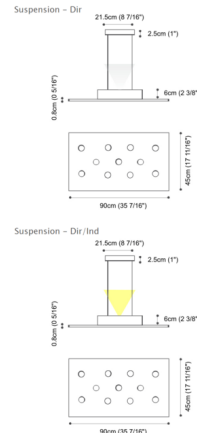

By ZANEEN design

Description

The Pop Rectangle Pendant is offered in a Direct (downlight) or Direct/Indirect (uplight/downlight) option. Features a rectangle shape in a variety of finish options. Direct option includes 49.5 watt downlight LED module. Direct/Indirect option includes 49.5 watt downlight and one 17 watt uplight LED module. 120V direct wire (operates without a driver). Dimmable to 20 percent with a low voltage electronic dimmer, sold separately. Manufactured in Italy by Icone Lighting.

Shown in gold leaf / brushed gold

Specifications

COLOR	N/A
BODY FINISH	Gold Leaf / Brushed Gold
WATTAGE	49.5W
DIMMER	Low Voltage Electronic
DIMENSIONS	35.44"W x 2.38"H x 17.69"D
INTEGRATED LED MODULE	11 x LED/4.5W/120V LED
COUNTRY OF ORIGIN	Italy