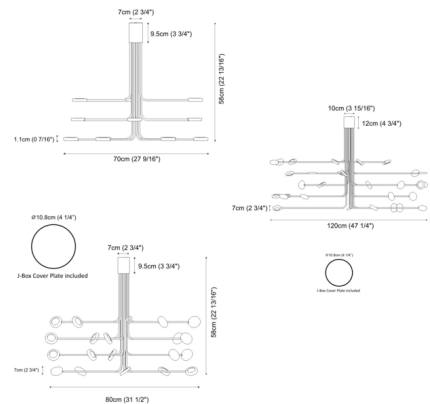

By ZANEEN design

Description

The Arbor Long Stem Semi-Flush Ceiling Light features metal arms holding round rotating light sources offering partial direct and indirect lighting. Available with 12, 20 or 30 lights. 120V direct wire (operates without a driver). Dimmable with a low voltage electronic dimmer, sold separately. Manufactured in Italy by Icone Lighting.

Shown in copper silver

Specifications

COLOR	N/A
BODY FINISH	Copper Silver
WATTAGE	60W
DIMMER	Low Voltage Electronic
DIMENSIONS	27.56"W x 22.81"H
INTEGRATED LED MODULE	12 x LED/5W/120V LED
COUNTRY OF ORIGIN	Italy