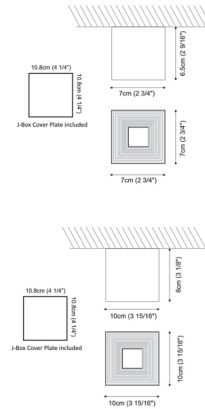

CLICK TO VIEW PRODUCT

Notes: