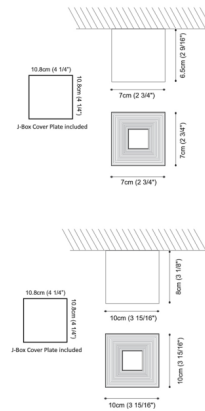

CLICK TO VIEW PRODUCT

Notes: