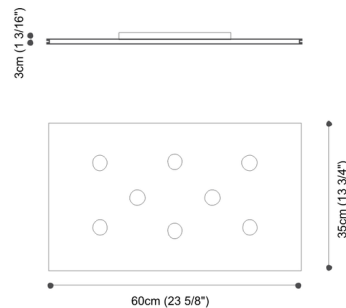

CLICK TO VIEW PRODUCT

Notes: