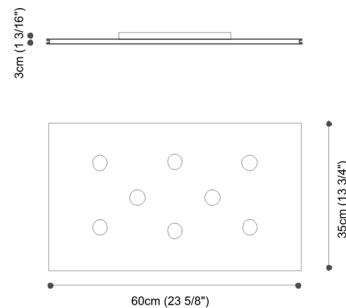

By ZANEEN design

Description

The Pop Ceiling Light Fixture features a rectangular shape in a variety of finish options. 120V direct wire (operates without a driver). Dimmable to 20 percent with a low voltage electronic dimmer, sold separately. NOTE: This is a discontinued model and limited to quantity on hand.

Shown in white

Specifications

COLOR	N/A
BODY FINISH	White
WATTAGE	36W
DIMMER	Low Voltage Electronic
DIMENSIONS	23.63"W x 1.19"H x 13.75"D
INTEGRATED LED MODULE	8 x LED/4.5W/120V LED
COUNTRY OF ORIGIN	Italy