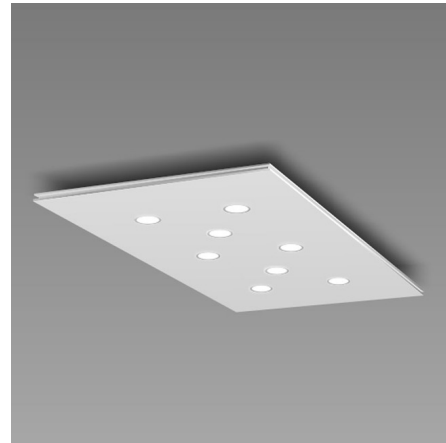

Lightology

lightology.com
866-954-4489
04-13-26

Project: _____

Company: _____

Location: _____ Fixture Type: _____

SPEC #: **ZAN776268**

Approved On: _____ Approved By: _____

Pop Ceiling Light - Overstock

By ZANEEN design

Description

The Pop Ceiling Light Fixture features a rectangular shape in a variety of finish options. 120V direct wire (operates without a driver). Dimmable to 20 percent with a low voltage electronic dimmer, sold separately. NOTE: This is a discontinued model and limited to quantity on hand.

Shown in white

Specifications

COLOR	N/A
BODY FINISH	White
WATTAGE	36W
DIMMER	Low Voltage Electronic
DIMENSIONS	23.63"W x 1.19"H x 13.75"D
INTEGRATED LED MODULE	8 x LED/4.5W/120V LED
COUNTRY OF ORIGIN	Italy