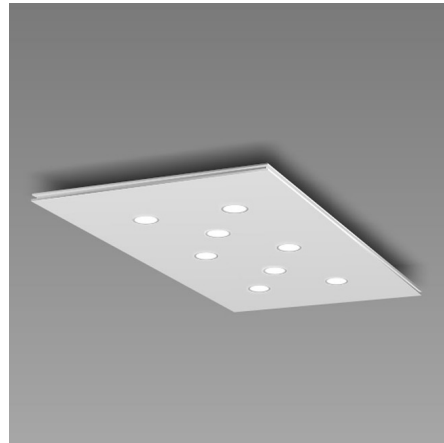

Lightology

lightology.com
866-954-4489
06-04-26

Project: _____

Company: _____

Location: _____ Fixture Type: _____

SPEC #: **ZAN776268**

Approved On: _____ Approved By: _____

Pop Ceiling Light - Overstock

By ZANEEN design

Description

The Pop Ceiling Light Fixture features a rectangular shape in a variety of finish options. 120V direct wire (operates without a driver). Dimmable to 20 percent with a low voltage electronic dimmer, sold separately. NOTE: This is a discontinued model and limited to quantity on hand.

Specifications

COLOR	N/A
BODY FINISH	White
WATTAGE	36W
DIMMER	Low Voltage Electronic
DIMENSIONS	23.63"W x 1.19"H x 13.75"D
INTEGRATED LED MODULE	8 x LED/4.5W/120V LED
COUNTRY OF ORIGIN	Italy

Technical Information

LAMP COLOR	3000K
LUMENS/WATT	622.22
LUMINOUS FLUX	2800 lumens

Shown in white