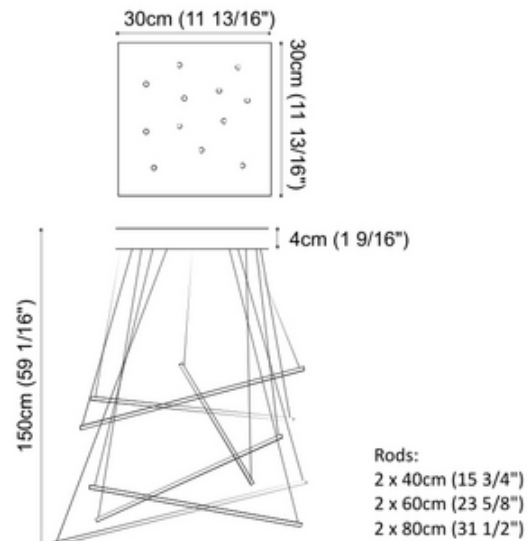

**DESIGNER** Marco Pagnocelli/Icone Lighting  
**BRAND** ZANEEN design

**DESCRIPTION**

The Spillo Multi-Light Pendant with stem shaped lights suspended at different lengths to intertwine according to the environment. Features direct or indirect light on each individual light with a simple twisting movement. Includes high efficiency micro LED strip lighting and a 12 volt, 60 watt 0-10V dimmable power supply unit. CSA certified, listed to US & CSA standards.

<b>SHADE COLOR</b>	N/A
<b>BODY FINISH</b>	Chrome
<b>WATTAGE</b>	47W
<b>DIMMER</b>	0-10V
<b>DIMENSIONS</b>	31.5"W x 59.06"H x 0.28"D
<b>INTEGRATED LED MODULE</b>	
<b>LAMP</b>	1 x LED/47W/120V LED

*Technical Information*

<b>LUMINOUS FLUX</b>	3960 lumens
<b>LUMENS/WATT</b>	84.26
<b>LAMP COLOR</b>	3000K

**SPEC #** ZAN776370

COMPANY	PROJECT	FIXTURE TYPE	APPROVED BY	DATE