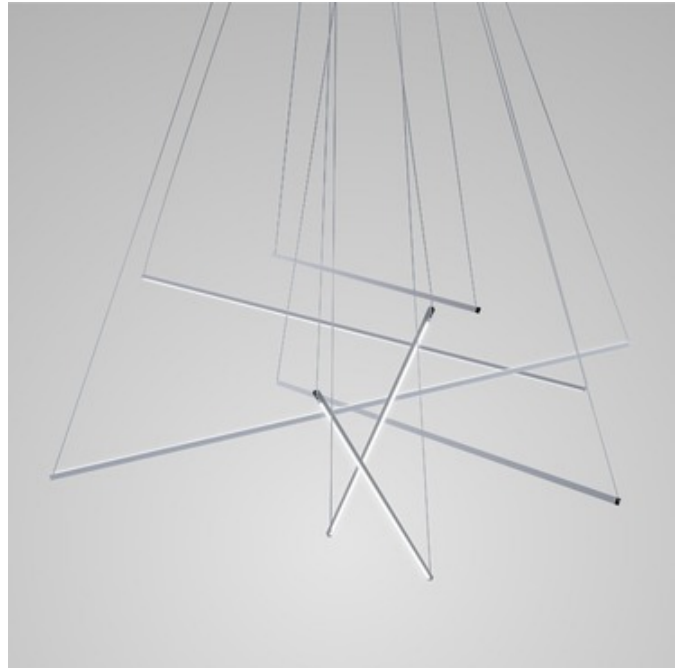

**DESIGNER** Marco Pagnocelli/Icone Lighting  
**BRAND** ZANEEN design

**DESCRIPTION**

The Spillo Multi-Light Pendant with stem shaped lights suspended at different lengths to intertwine according to the environment. Features direct or indirect light on each individual light with a simple twisting movement. Includes high efficiency micro LED strip lighting and a 12 volt, 60 watt 0-10V dimmable power supply unit. CSA certified, listed to US & CSA standards.

<b>SHADE COLOR</b>	N/A
<b>BODY FINISH</b>	Chrome
<b>WATTAGE</b>	47W
<b>DIMMER</b>	0-10V
<b>DIMENSIONS</b>	31.5"W x 59.06"H x 0.28"D
<b>INTEGRATED LED MODULE</b>	
<b>LAMP</b>	1 x LED/47W/120V LED

*Technical Information*

<b>LUMINOUS FLUX</b>	3960 lumens
<b>LUMENS/WATT</b>	84.26
<b>LAMP COLOR</b>	3000K

**SPEC #** ZAN776370

COMPANY	PROJECT	FIXTURE TYPE	APPROVED BY	DATE