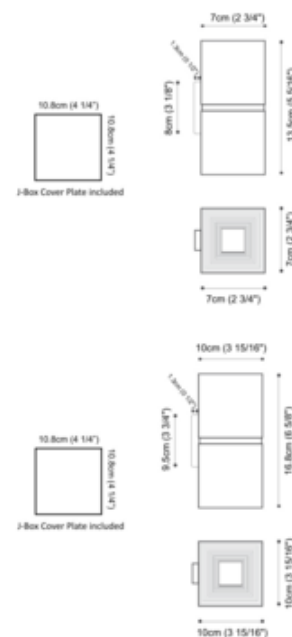

BRAND

ZANEEN design

DESCRIPTION

The Diadema Wall Light is constructed of extruded aluminum with a white grooved reflector. Direct and indirect illumination. 120V direct wire (operates without a driver). Dimmable to 20 percent with a low voltage electronic dimmer, sold separately. Manufactured in Italy by Icone Lighting.

SHADE COLOR	N/A
BODY FINISH	Brushed Aluminum / White
WATTAGE	17W
DIMMER	Low Voltage Electronic
DIMENSIONS	2.75"W x 5.31"H x 2.75"D
INTEGRATED LED MODULE	
LAMP	1 x LED/17W/120V LED

Technical Information

LUMINOUS FLUX	1400 lumens
LUMENS/WATT	82.35
LAMP COLOR	3000K

SPEC # ZAN776419

COMPANY	PROJECT	FIXTURE TYPE	APPROVED BY	DATE