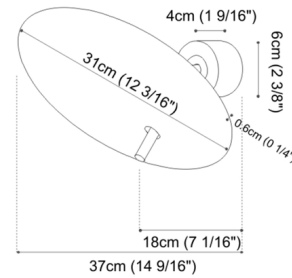

### Description

The Lua Wall Light features a round aluminum disc with a beveled edge and a hole in the center where the stem is located. Behind the disc there are concealed LEDs which cast light directly towards the wall. Disc can be tilted to achieve various lighting effects. 120V direct wire (operates without a driver). Dimmable to 20 percent with a low voltage electronic dimmer, sold separately. Manufactured in Italy by Icone Lighting. NOTE: This is a discontinued model and limited to quantity on hand.

### Specifications

COLOR	N/A
BODY FINISH	Dark Brown / Copper Silver
WATTAGE	30W
DIMMER	Low Voltage Electronic
DIMENSIONS	12.19"W x 7.06"D
INTEGRATED LED MODULE	1 x LED/30W/120V LED
COUNTRY OF ORIGIN	Italy