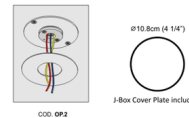

### Description

The Lua Wall Light features a round aluminum disc with a beveled edge and a hole in the center where the stem is located. Behind the disc there are concealed LEDs which cast light directly towards the wall. Disc can be tilted to achieve various lighting effects. 120V direct wire (operates without a driver). Dimmable to 20 percent with a low voltage electronic dimmer, sold separately. Manufactured in Italy by Icone Lighting. NOTE: This is a discontinued model and limited to quantity on hand.

### Specifications

COLOR	N/A
BODY FINISH	Dark Brown / Copper Silver
WATTAGE	30W
DIMMER	Low Voltage Electronic
DIMENSIONS	12.19"W x 7.06"D
INTEGRATED LED MODULE	1 x LED/30W/120V LED
COUNTRY OF ORIGIN	Italy