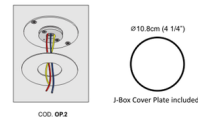

CLICK TO VIEW PRODUCT

Notes: