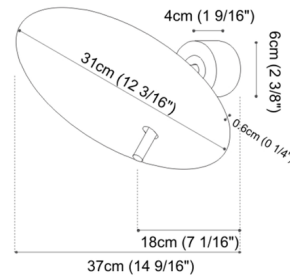

CLICK TO VIEW PRODUCT

Notes: