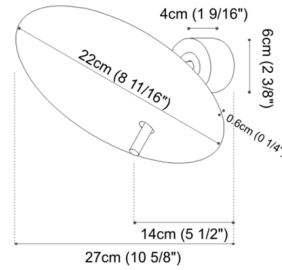

CLICK TO VIEW PRODUCT

Notes: