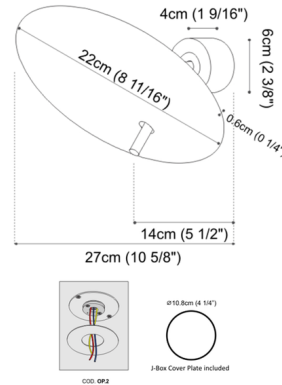

CLICK TO VIEW PRODUCT

Notes: