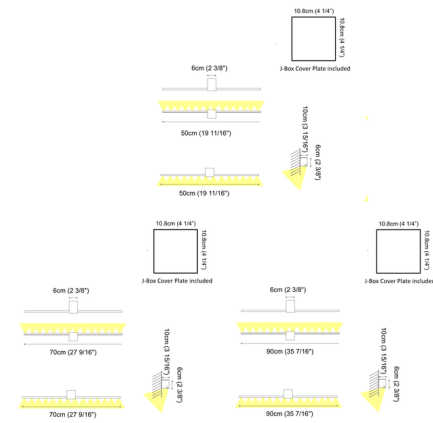

CLICK TO VIEW PRODUCT

Notes: