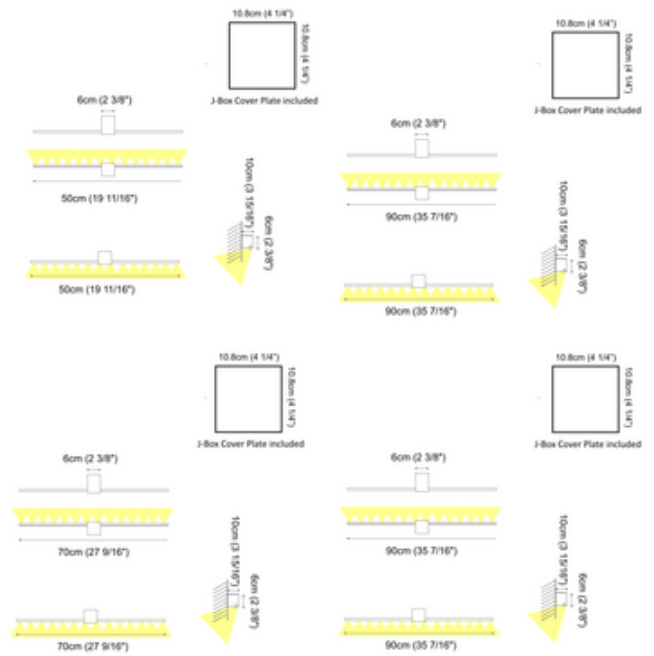

**DESIGNER** Marco Pagnocelli/Icone Lighting  
**BRAND** ZANEEN design

**DESCRIPTION**

The Orizzonte Wall Light features direct or indirect light and is ideal for providing bottom illumination to pictures or mirrors, while the top light can be used for brightening the room. Includes constant current non-dimmable LED driver and square cover plate for US junction box.

Shown in: Chrome

<b>SHADE COLOR</b>	N/A
<b>BODY FINISH</b>	Chrome
<b>WATTAGE</b>	4.8W
<b>DIMMER</b>	Not Dimmable
<b>DIMENSIONS</b>	19.69"W x 2.38"H x 3.94"D
<b>INTEGRATED LED MODULE</b>	
<b>LAMP</b>	1 x LED/4.8W/120-277V LED
<i>Technical Information</i>	
<b>LUMINOUS FLUX</b>	440 lumens
<b>LUMENS/WATT</b>	91.67
<b>LAMP COLOR</b>	3000K
<b>SPEC #</b>	ZAN776444