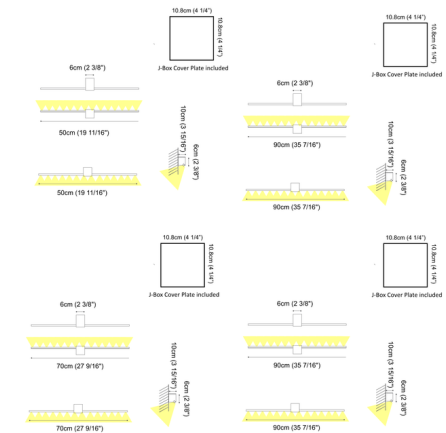

Technical Information

LAMP COLOR	3000K
LUMENS/WATT	91.67
LUMINOUS FLUX	440 lumens

CLICK TO VIEW PRODUCT

Notes: