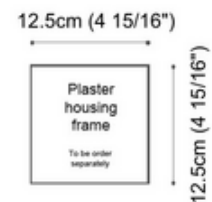

COMPANY	PROJECT	FIXTURE TYPE	APPROVED BY	DATE