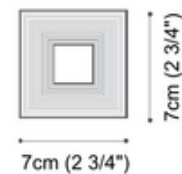

COMPANY	PROJECT	FIXTURE TYPE	APPROVED BY	DATE