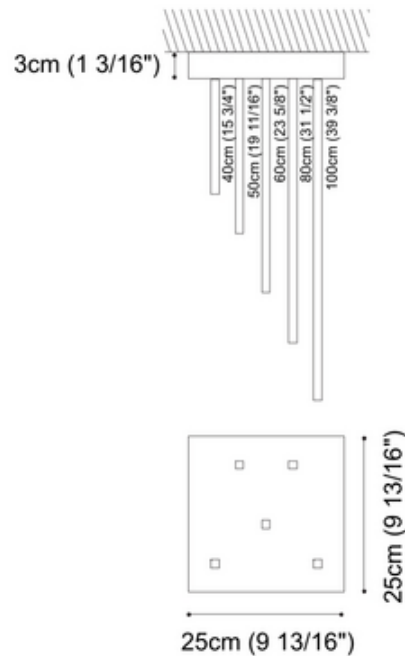

DESIGNER Marco Pagnocelli/Icone Lighting
BRAND ZANEEN design

DESCRIPTION

The Spillo Semi-Recessed 5-Rod Ceiling Light with 90 degree tilt adjustable drawn brass rods. Includes 120 volt input/12 volt output high luminous efficiency LED micro-strip and 12 volt, 60 watt integral dimmable power supply unit. Remodel Non-IC housing is for use in non-insulated areas or where insulation is at least 3 inches away from fixture. CSA certified, listed to UL & CSA standards. Required remote power supply unit and housing accessory sold separately.

Shown in: Black

TRIM COLOR	N/A
BODY FINISH	Black
WATTAGE	45.72W
DIMMER	0-10V
DIMENSIONS	9.06"W x 39.38"H x 9.06"D
LAMP	1 x LED/45.72W/12V LED
<i>Technical Information</i>	
LUMINOUS FLUX	3850 lumens
LUMENS/WATT	84.21
LAMP COLOR	3000 K
FUNCTION	Adjustable Accent
CEILING TYPE	Drywall with Trim
ITEM NUMBER	ZAN776567