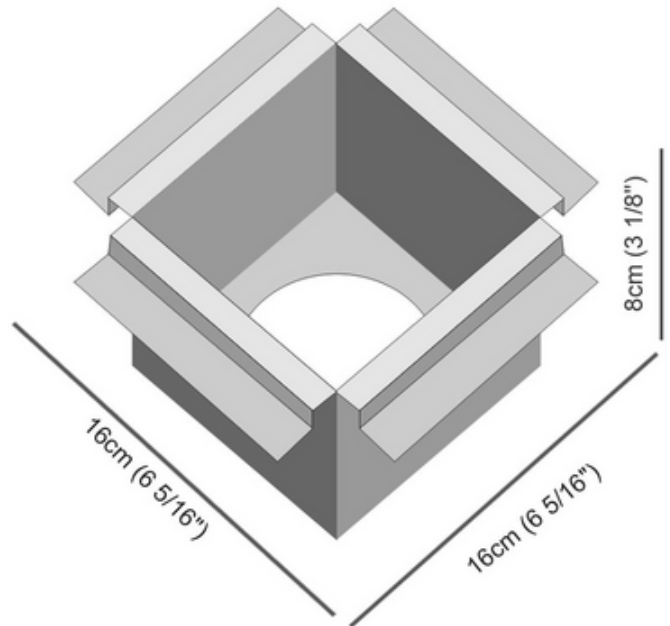

BRAND

ZANEEN design

DESCRIPTION

Darma Recessed Plaster Housing Frame for use with Darma 4 inch recessed housing and trim.

Shown in: Aluminum

TRIM COLOR	N/A
BODY FINISH	Aluminum
WATTAGE	N/A
DIMMER	N/A
DIMENSIONS	6.31"W x 3.13"H x 6.31"D
LAMP	N/A