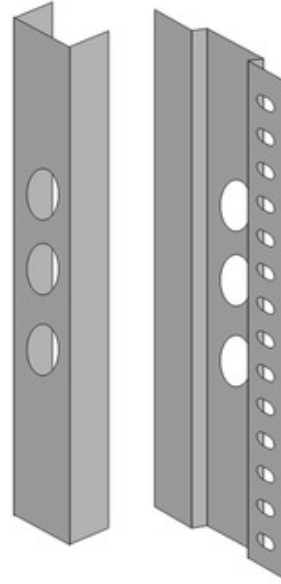

**DESIGNER** Marco Pagnocelli/Icone Lighting  
**BRAND** ZANEEN design

**DESCRIPTION**

Spillo Masonry Housing Accessory used for outer casing masonry.

*Shown in: Aluminum*

<b>SHADE COLOR</b>	N/A
<b>BODY FINISH</b>	Aluminum
<b>WATTAGE</b>	N/A
<b>DIMMER</b>	N/A
<b>DIMENSIONS</b>	21"L
<b>LAMP</b>	N/A