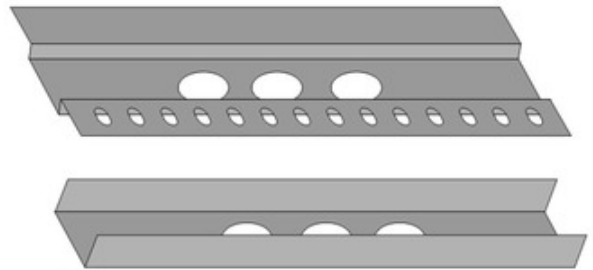

**DESIGNER** Marco Pagnocelli/Icone Lighting  
**BRAND** ZANEEN design

**DESCRIPTION**

Spillo Plasterboard Housing Accessory used for outer casing plasterboard.

<b>SHADE COLOR</b>	N/A
<b>BODY FINISH</b>	Aluminum
<b>WATTAGE</b>	N/A
<b>DIMMER</b>	N/A
<b>DIMENSIONS</b>	9"L
<b>LAMP</b>	N/A