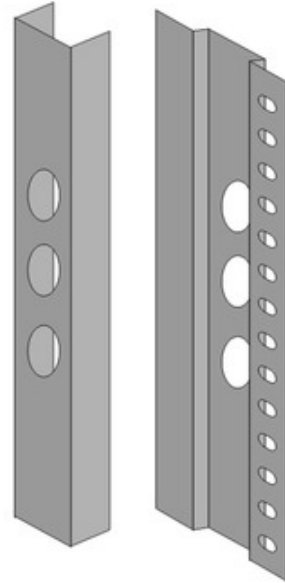

DESIGNER Marco Pagnocelli/Icone Lighting
BRAND ZANEEN design

DESCRIPTION

Spillo Masonry Housing Accessory used for outer casing masonry.

SHADE COLOR	N/A
BODY FINISH	Aluminum
WATTAGE	N/A
DIMMER	N/A
DIMENSIONS	9"L
LAMP	N/A