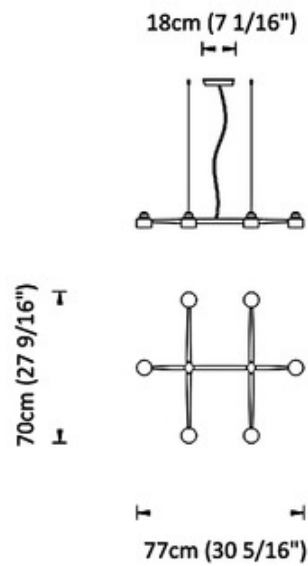

BRAND

ZANEEN design

DESCRIPTION

The Spider Linear Suspension is a contemporary piece that can be used in a variety of surroundings. Featuring cylindrical shades with slim and sleek tubular crossbars. CSA certified. Manufactured in Spain by Fambuena.

Shown in: Black Chrome

SHADE COLOR	N/A
BODY FINISH	Black Chrome
WATTAGE	18W
DIMMER	Standard 120V
DIMENSIONS	30.31"W x 11.75"H x 27.5"D
BULB NOT INCLUDED	
LAMP	6 x MR16/GU10/3W/120V LED

SPEC #

ZAN776747

COMPANY