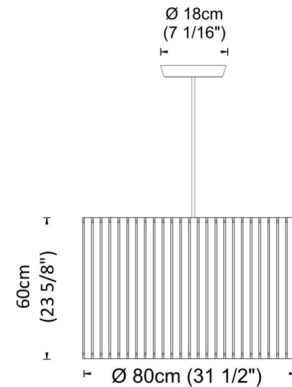

Shown in bronze / natural oak

Specifications

COLOR	N/A
BODY FINISH	Bronze / Natural Oak
WATTAGE	36W
DIMMER	Standard 120V
DIMENSIONS	31.5"W x 23.63"H
BULB NOT INCLUDED	3 x A19/Medium (E26)/12W/120V LED
COUNTRY OF ORIGIN	Spain

Technical Information

PRODUCT DIMENSIONS	Adjustable Cable Length: 79"
--------------------	------------------------------

CLICK TO VIEW PRODUCT

Notes: