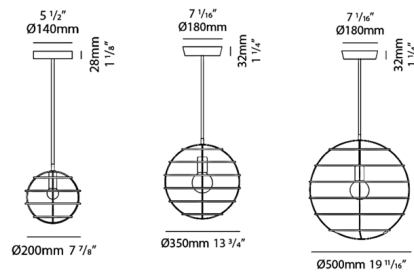

### Specifications

COLOR	N/A
BODY FINISH	Brass
WATTAGE	6W
DIMMER	Standard 120V
DIMENSIONS	13.75"W x 13.75"H
BULB NOT INCLUDED	1 x Edison Globe/Medium (E26)/6W/120V LED
COUNTRY OF ORIGIN	Spain

CLICK TO VIEW PRODUCT