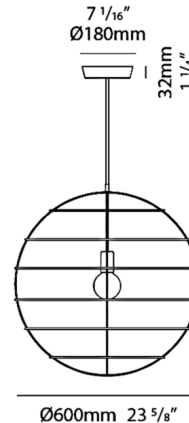

By ZANEEN design

Description

The Sphere Pendant will stand on its own or create your own unique look by grouping multiple pendants. Features a Pewter finished cage surrounding the bulb. Best shown with a G30-type Edison lamp. Manufactured in Spain by Fambuena. Note: This is a discontinued model and limited to quantity on hand.

Shown in pewter

Specifications

COLOR	N/A
BODY FINISH	Pewter
WATTAGE	6W
DIMMER	Standard 120V
DIMENSIONS	23.63"W x 23.63"H
BULB NOT INCLUDED	1 x Edison Globe/Medium (E26)/6W/120V LED
OTHER BULB OPTIONS	1 x G30/Medium (E26)/120V LED
COUNTRY OF ORIGIN	Spain

Technical Information

PRODUCT DIMENSIONS	Cable Length: 79"
--------------------	-------------------

CLICK TO VIEW PRODUCT

Notes: