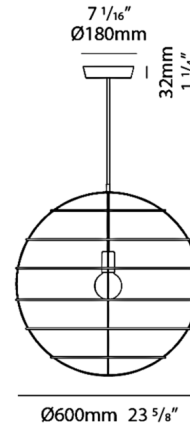

By ZANEEN design

Description

The Sphere Pendant will stand on its own or create your own unique look by grouping multiple pendants. Features a Pewter finished cage surrounding the bulb. Best shown with a G30-type Edison lamp. Manufactured in Spain by Fambuena. Note: This is a discontinued model and limited to quantity on hand.

Shown in pewter

Specifications

COLOR	N/A
BODY FINISH	Pewter
WATTAGE	6W
DIMMER	Standard 120V
DIMENSIONS	23.63"W x 23.63"H
BULB NOT INCLUDED	1 x Edison Globe/Medium (E26)/6W/120V LED
OTHER BULB OPTIONS	1 x G30/Medium (E26)/120V LED
COUNTRY OF ORIGIN	Spain

Technical Information

PRODUCT DIMENSIONS	Cable Length: 79"
--------------------	-------------------

CLICK TO VIEW PRODUCT

Notes: