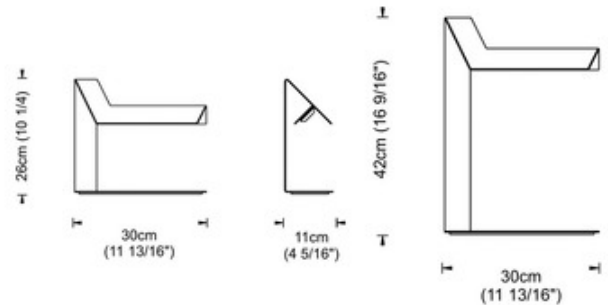

BRAND

ZANEEN design

DESCRIPTION

The Plie Table Lamp offers a contemporary geometric frame with a roof style over the bulb. The Plie will cast a warm down light, ideal for many tasks. Includes 79 inch cord. CSA certified. Manufactured in Spain by Fambuena.

Shown in: Brass

SHADE COLOR	N/A
BODY FINISH	Brass
WATTAGE	6W
DIMMER	N/A
DIMENSIONS	4.31"W x 16.56"H
INTEGRATED LED MODULE	
LAMP	1 x LED/6W/120V LED

SPEC # ZAN776896

COMPANY	PROJECT	FIXTURE TYPE	APPROVED BY	DATE