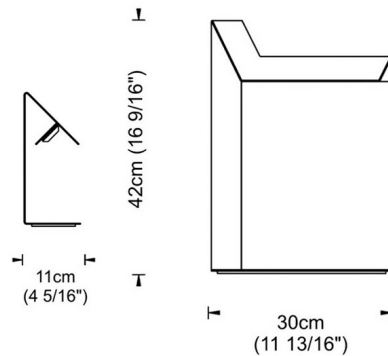

CLICK TO VIEW PRODUCT

Notes: