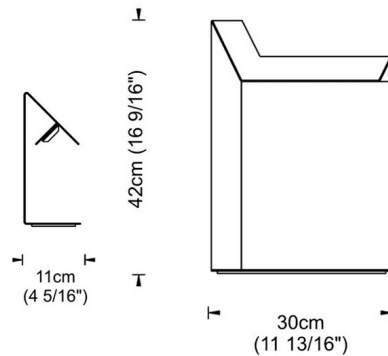

Description

The Plie Table Lamp offers a contemporary geometric frame with a roof style over the bulb. The Plie will cast a warm down light, ideal for many tasks. Includes 79 inch cord. CSA certified. Manufactured in Spain by Fambuena.

Shown in white

Specifications

COLOR	N/A
BODY FINISH	White
WATTAGE	6W
DIMMER	N/A
DIMENSIONS	4.31"W x 16.56"H x 11.81"D
INTEGRATED LED MODULE	1 x LED/6W/120V LED
COUNTRY OF ORIGIN	Spain

CLICK TO VIEW PRODUCT