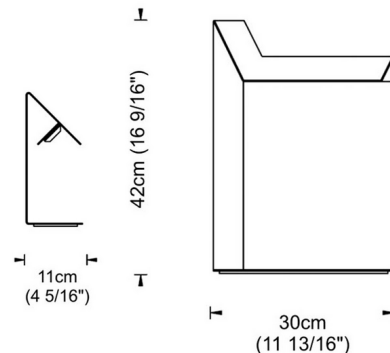

CLICK TO VIEW PRODUCT

Notes: