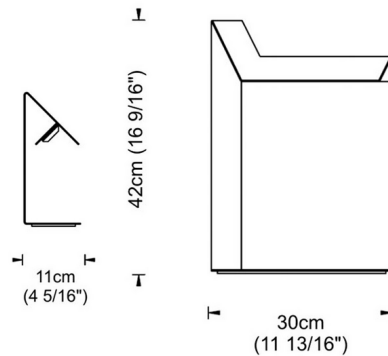

Description

The Plie Table Lamp offers a contemporary geometric frame with a roof style over the bulb. The Plie will cast a warm down light, ideal for many tasks. Includes 79 inch cord. CSA certified. Manufactured in Spain by Fambuena.

Shown in white

Specifications

| | |
|-----------------------|----------------------------|
| COLOR | N/A |
| BODY FINISH | White |
| WATTAGE | 6W |
| DIMMER | N/A |
| DIMENSIONS | 4.31"W x 16.56"H x 11.81"D |
| INTEGRATED LED MODULE | 1 x LED/6W/120V LED |
| COUNTRY OF ORIGIN | Spain |