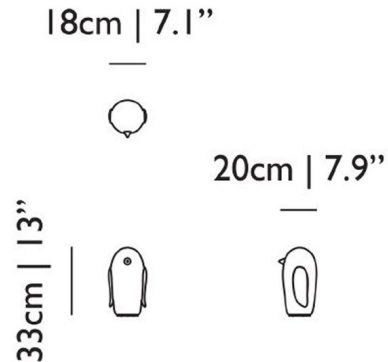

### Specifications

COLOR . . . . . Matte White  
BODY FINISH . . . . . Gold  
WATTAGE . . . . . 40W  
DIMMER . . . . . Included  
DIMENSIONS . . . . . 7.1"W x 13"H x 7.9"D  
BULB INCLUDED . . . . . 1 x JCD/G9/40W/120V Halogen  
COUNTRY OF ORIGIN . . . . . Netherlands

### Technical Information

PRODUCT DIMENSIONS . . . . . Cord: 98.4"  
LUMENS/WATT . . . . . 6.25  
LUMINOUS FLUX . . . . . 250 lumens

Shown in gold / matte white

CLICK TO VIEW PRODUCT

Notes: