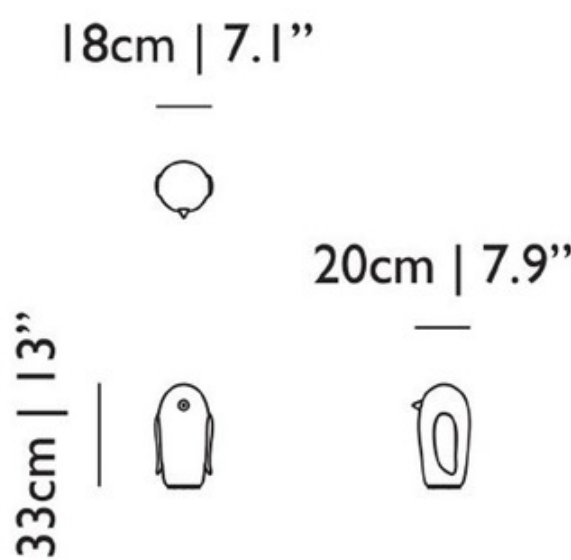

Shown in: Gold / Opal

List Price: \$1015.71
Our Price: \$711.00

Shade Color: Opal
Body Finish: Gold
Lamp: 1 x JCD/G9/40W/120V Halogen
Wattage: 40W
Dimmer: Included
Dimensions: 7.1"W x 13"H x 7.9"D

Technical Information
Luminous Flux: 250 lumens
Lumens/Watt: 6.25