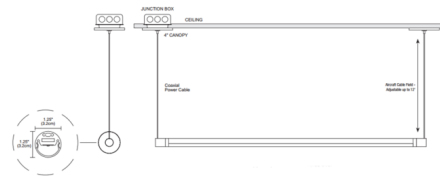

CLICK TO VIEW PRODUCT

Notes: