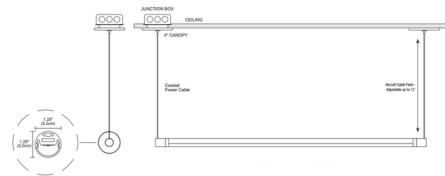

CLICK TO VIEW PRODUCT

Notes: