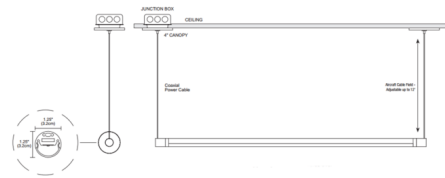

CLICK TO VIEW PRODUCT

Notes: