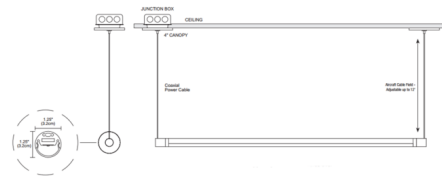

### Description

Pipeline 2 Suspension Warm Dim Downlight with Remote End Feed Power and Round Canopy is a linear LED fixture with a clean and contemporary style. Pipeline 2 is available in 12 inch increments from 36 to 240 inches (5 watt) and features a 176 degree beam spread with a 280 degree diffused white lens with optional black or white louver, a variety of finishes, and Warm Dim (27D) 2700K-1800K or (30D) 3000K-1800K color temperature options. Chrome finish available up to 84 inch length. Includes one 4 inch round canopy and 12 foot adjustable coaxial cables. Lengths over 96 inches ship as two segments. Canopy mounts to a standard junction box either using the PS-60L-ELV-24VDC (50 Watt 24 Volt DC Power Supply) which fits inside junction box, or from a 24VDC remote Universal (UNI) power supply up to 100 watts at a maximum of 40 feet away. Universal dimming (TRIAC/ELV/0-10V). ELV dimming with 50 Watt (PS-60L-ELV) power supply. Power supply, dimmer control, and optional accessories sold separately. Note: Product is built to order

### Specifications

COLOR . . . . . White Lens  
BODY FINISH . . . . . Satin Nickel  
WATTAGE . . . . . 15W  
DIMMER . . . . . Low Voltage Electronic  
DIMENSIONS . . . . . 36"L x 1.24"W x 1.24"H  
INTEGRATED LED MODULE . . . . . 3 x LED/5W/24V LED