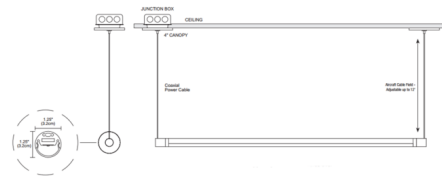

CLICK TO VIEW PRODUCT

Notes: