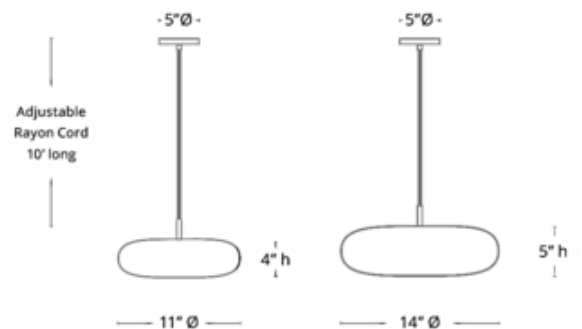

Shown in: Gunmetal

SHADE COLOR	N/A
BODY FINISH	Gunmetal
WATTAGE	8W
DIMMER	Standard 120V
DIMENSIONS	11"W x 6"H
BULB INCLUDED	
LAMP	1 x A19/Medium (E26)/8W/120V LED 1 x A19/Medium (E26)/60W/120V Incandescent

Technical Information

LUMINOUS FLUX	750 lumens
LUMENS/WATT	93.75
LAMP COLOR	2700K

SPEC # DOU777875

SIDE VIEW

BOTTOM VIEW

This pendant is open at the base

COMPANY

PROJECT