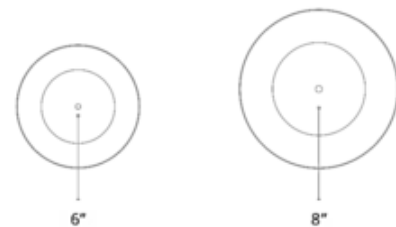

Shown in: Gunmetal

SHADE COLOR	N/A
BODY FINISH	Gunmetal
WATTAGE	8W
DIMMER	Standard 120V
DIMENSIONS	11"W x 6"H
BULB INCLUDED	
LAMP	1 x A19/Medium (E26)/8W/120V LED 1 x A19/Medium (E26)/60W/120V Incandescent

Technical Information

LUMINOUS FLUX	750 lumens
LUMENS/WATT	93.75
LAMP COLOR	2700K

SPEC # DOU777875

SIDE VIEW

BOTTOM VIEW

This pendant is open at the base

COMPANY

PROJECT