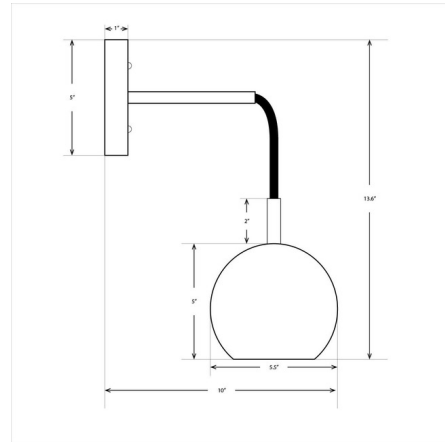

### Description

The Mishal Wall Light offers modern design combined with Moroccan craftsmanship. Named for its direct translation, lantern, this pendant features a handcrafted hammered metal dome shade to provide direct lighting. Suspended from a Black cord into a matching round wall plate.

### Specifications

COLOR	N/A
BODY FINISH	Gunmetal
WATTAGE	5W
DIMMER	Standard 120V
DIMENSIONS	6"W x 13.5"H x 10"D
BULB NOT INCLUDED	1 x R14/Medium (E26)/5W/120V LED
OTHER BULB OPTIONS	1 x R14/Medium (E26)/60W/120V Incandescent
COUNTRY OF ORIGIN	Morocco