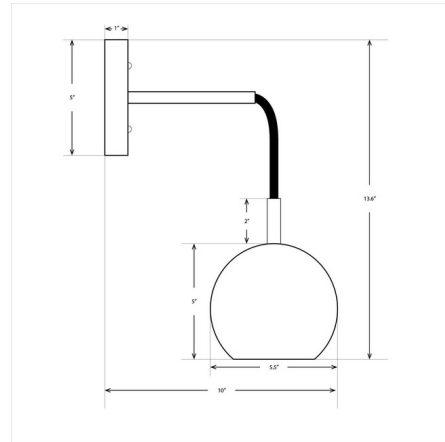

Shown in gunmetal

CLICK TO VIEW PRODUCT

Notes: