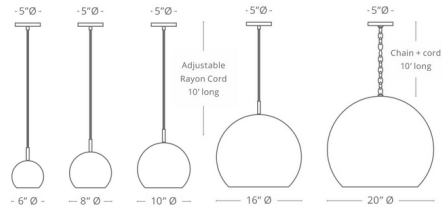

### Specifications

COLOR . . . . . N/A  
BODY FINISH . . . . . Gunmetal  
WATTAGE . . . . . 8W  
DIMMER . . . . . Standard 120V  
DIMENSIONS . . . . . 10"W x 9"H  
BULB NOT INCLUDED . . . . . 1 x A19/Medium (E26)/8W/120V LED  
OTHER BULB OPTIONS . . . . . 1 x A19/Medium (E26)/60W/120V Incandescent  
COUNTRY OF ORIGIN . . . . . Morocco

### Technical Information

PRODUCT DIMENSIONS . . . . . Cord Length: 120"

Shown in gunmetal

CLICK TO VIEW PRODUCT

Notes: