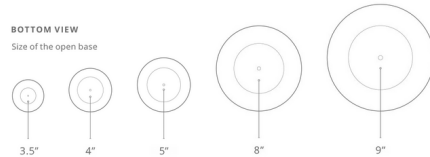

### Specifications

COLOR . . . . . N/A  
BODY FINISH . . . . . Gunmetal  
WATTAGE . . . . . 8W  
DIMMER . . . . . Standard 120V  
DIMENSIONS . . . . . 10"W x 9"H  
BULB NOT INCLUDED . . . . . 1 x A19/Medium (E26)/8W/120V LED  
OTHER BULB OPTIONS . . . . . 1 x A19/Medium (E26)/60W/120V Incandescent  
COUNTRY OF ORIGIN . . . . . Morocco

### Technical Information

PRODUCT DIMENSIONS . . . . . Cord Length: 120"

Shown in gunmetal

CLICK TO VIEW PRODUCT

Notes: